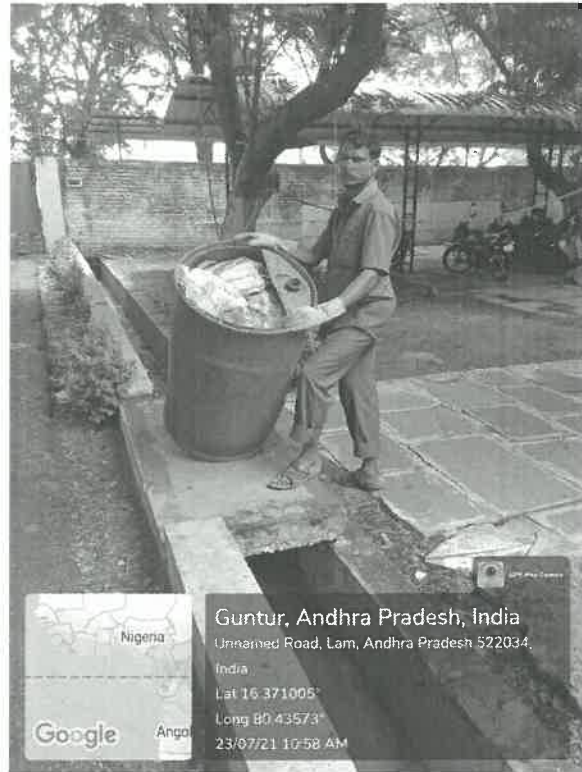

Guntur, Andhra Pradesh, India
Unnamed Road, Lam, Andhra Pradesh 522034,
India
Lat 16.371005°
Long 80.43573°
23/07/21 10:58 AM