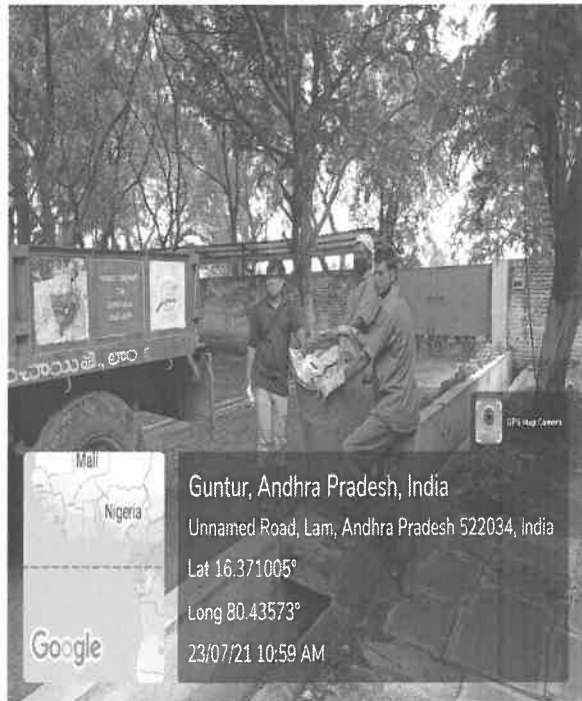

Guntur, Andhra Pradesh, India
Unnamed Road, Lam, Andhra Pradesh 522034, India
Lat 16.371005°
Long 80.43573°
23/07/21 10:59 AM

PRINCIPAL
Chalapathi Institute of Pharmaceutical Sciences
(Autonomous)
Chalapathi Nagar LAM, GUNTUR-34.